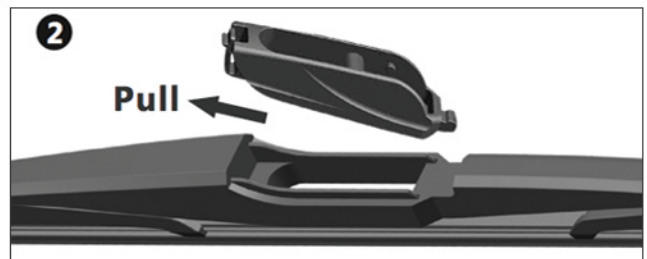

Remove the adapter