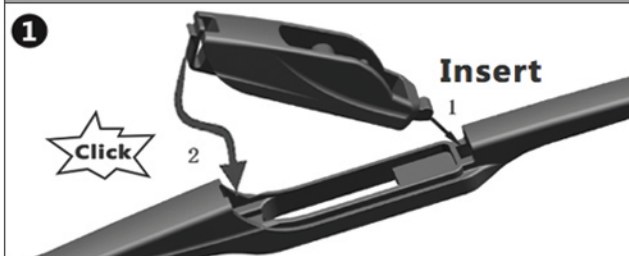

Quickblade™

SIZES AVAILABLE:

10" 11" 12" 14" 16"

UNIVERSAL | FITS 98% OF VEHICLES
REAR WIPER BLADE

STRUCTURE AND DESIGN

OEM

INSTALLATION

5 SIZES COVER
268 VEHICLE MODELS
FROM 2003 TO 2022

HOW TO CHANGE YOUR ADAPTER

Install the adapter

Remove the adapter

WIPER BLADE ARMS	ADAPTERS	INSTALLATION	
	A 		
	B 		
	E 		
	F 		
		 Remove	
	H 		
	C 		
	J 