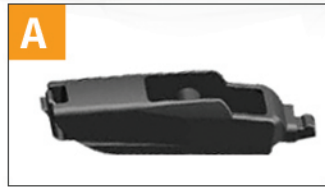

Quickblade™

SIZES AVAILABLE:

10" 11" 12" 14" 16"

UNIVERSAL | FITS 98% OF VEHICLES
REAR WIPER BLADE

STRUCTURE AND DESIGN

OEM

INSTALLATION

5 SIZES COVER
268 VEHICLE MODELS
FROM 2003 TO 2022