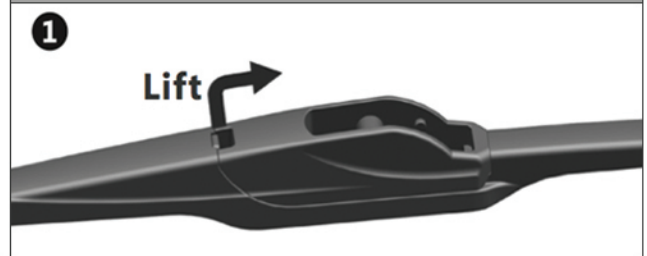

Remove the adapter