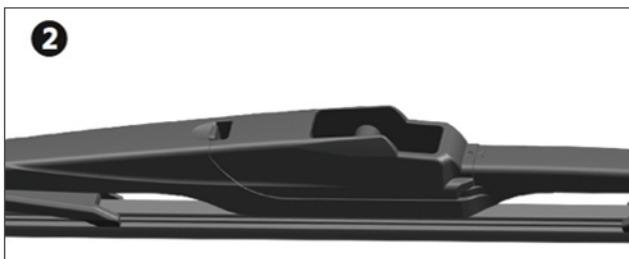

HOW TO CHANGE YOUR ADAPTER

Install the adapter