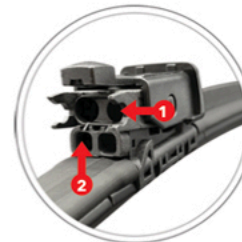

1. 1 Login for spraying windshield washer fluid
2. 2 Connection system heating element current