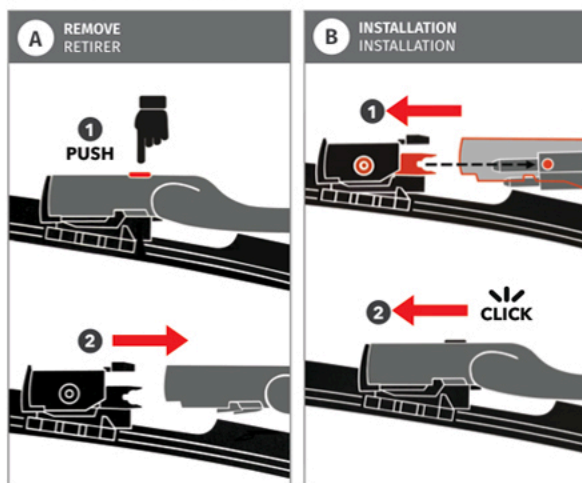

INSTALLATION