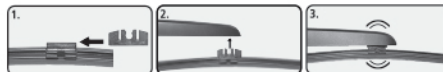

Quick blade™

essuie-glace • wiper blade

EURO
FIT CLIPS OE

PREMIUM
COATING TECHNOLOGY

REAR  
WIPER BLADE
AUDI • BMW • FORD • MERCEDES-BENZ

SERIE:
OBWR-OE

NOUVEAU

AVAILABLE SIZES:

11" 12" 13" 15"

ADAPTATEURS INCLUS / INCLUDES ADAPTERS

FITS: AUDI, PORCHES ET PLUS / AND MORE

FITS: BMW, FORD, GM, VOLVO ET PLUS / AND MORE

FITS: BMW, VOLKSWAGEN, VOLVO ET PLUS / AND MORE

FITS: MERCEDES-BENZ, VOLKSWAGEN ET PLUS / AND MORE