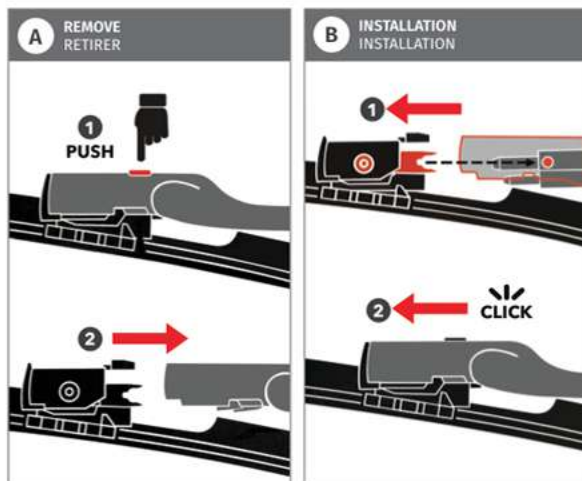

INSTALLATION