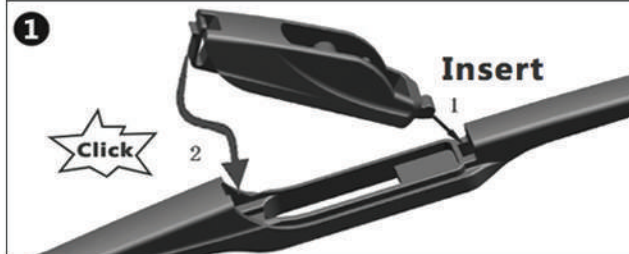

HOW TO CHANGE YOUR ADAPTER

Install the adapter