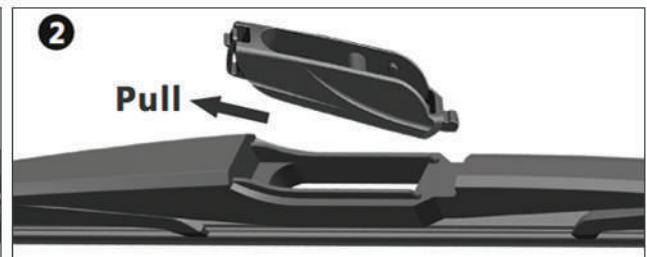

Remove the adapter