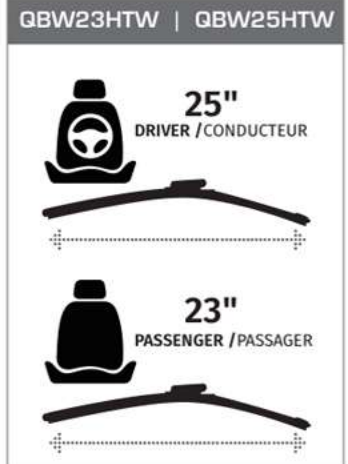

SIZES

Quick blade™

SERIE: **QBW-R**

6 ADAPTERS INCLUDED

AVAILABLE SIZES:

10" 11" 12" 14" 16"

REAR WIPER BLADE UNIVERSAL

STRUCTURE AND DESIGN