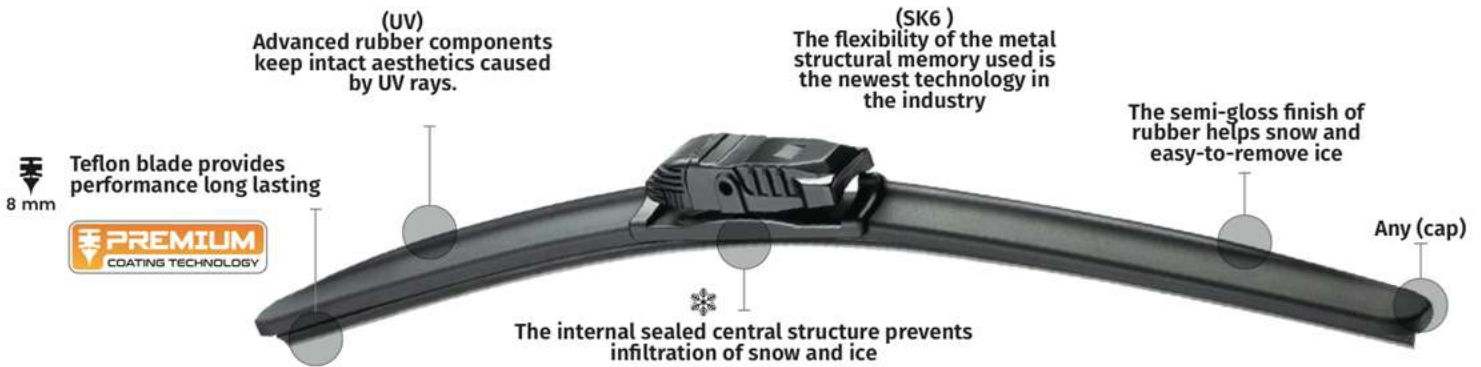

ULTRA FLEX

MULTI FIT ADAPTERS

FITS 98% OF VEHICLES

8^{IN}1

SUITABLE FOR ALL WIPER ARM MODELS

FITS 100% OF VEHICLES	Structure 100% FLEXIBILITY	INSTALLATION EASY & FAST	VIDEO INSTALLATION	SIZES AVAILABLE	INTERIOR SEALED 100%	WEIGHT 26"	CAP (CAP)	STRIP TEFLON	ADAPTERS 8 ^{IN} 1	AVERAGE GENERAL
98%	100%	100%	100%	14	YES	226 g	NO	8mm	1	98%