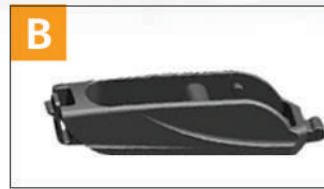

Quickblade™

SIZES AVAILABLE:

10" 11" 12" 14" 16"

UNIVERSAL | FITS 98% OF VEHICLES REAR WIPER BLADE

STRUCTURE AND DESIGN

OEM

INSTALLATION

5 SIZES COVER
268 VEHICLE MODELS
FROM 2003 TO 2022