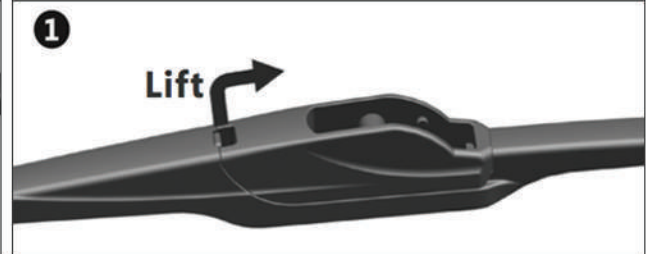

Remove the adapter