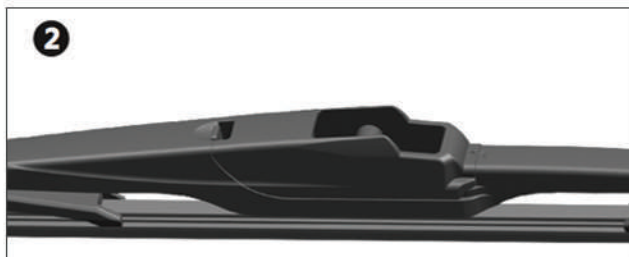

HOW TO CHANGE YOUR ADAPTER

Install the adapter