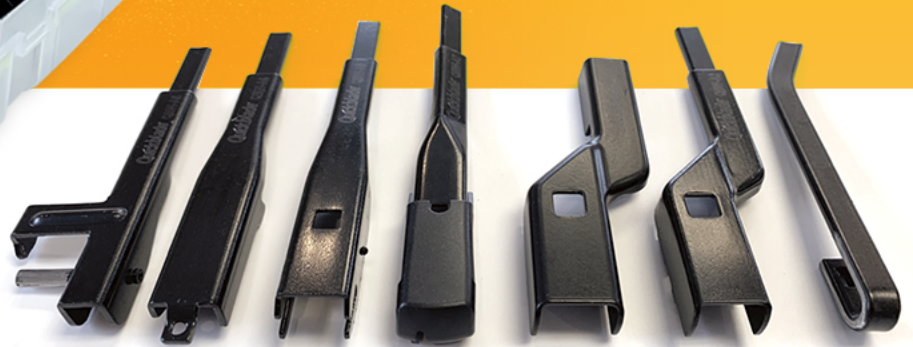

Quickblade™

QBW-KIT

DO YOU HAVE YOUR SET TRAINING PACKAGE QUICKBLADE?

Your ultimate training tool to dramatically increase your sales dramatically.

In the same box, you will have the complete set of Quickblade products. An ultra efficient tool to easily and quickly present our product line as well as to make effective comparisons versus other existing models.

Due to the many varieties of wiper attachments on the market, many models are very complex and difficult to install. Some installers are not trained or educated on the technique of installing wiper attachments and the variety of wiper arms that exist.

Quickblade has reproduced the 7 most common wiper arms on the market in order to demonstrate to anyone that installation is simple and easy in seconds. The training package quickly builds installer confidence, increasing the desire and willingness to sell the Quickblade product with confidence and conviction.